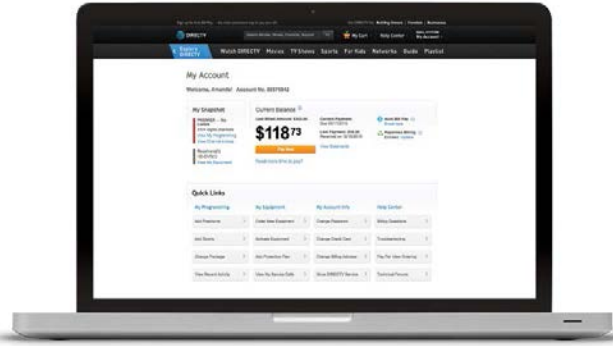

Improve your account-ability

Your destination for everything DIRECTV is directv.com. Find helpful information, account management tools and even more great entertainment.