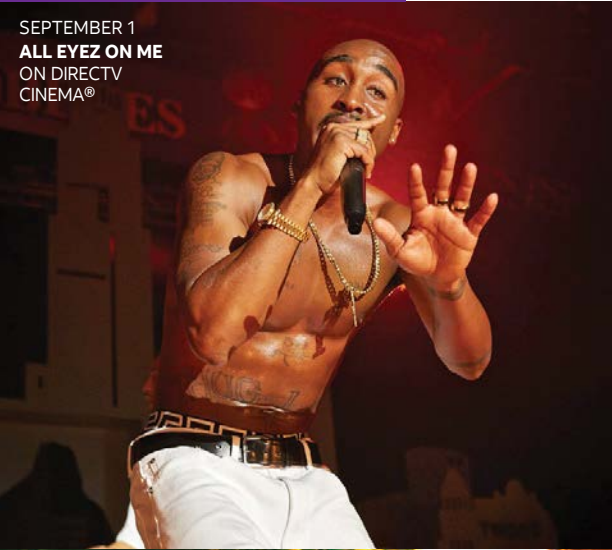

## A pretty, pretty, pretty, pretty good preview!

Don't you deserve the best entertainment? Enjoy a 4-day Free Preview of big movies, addictive series, family favorites and so much more. Don't miss the return of *Curb Your Enthusiasm*® and new episodes of *The Deuce*™ and *Vice Principals*® on HBO®, along with premieres of *Why Him?* on HBO® and *The Boss* on Cinemax®!

SEPTEMBER 1  
**ALL EYEZ ON ME**  
ON DIRECTV  
CINEMA®

SEPTEMBER 4  
**LABOR DAY**

SEPTEMBER 5  
**MEGAN LEAVEY**  
ON DIRECTV  
CINEMA®

SEPTEMBER 5  
**ROUGH NIGHT**  
ON DIRECTV  
CINEMA®

Your HD DVR must be connected to the Internet to enjoy On Demand. Not connected? It's easy!