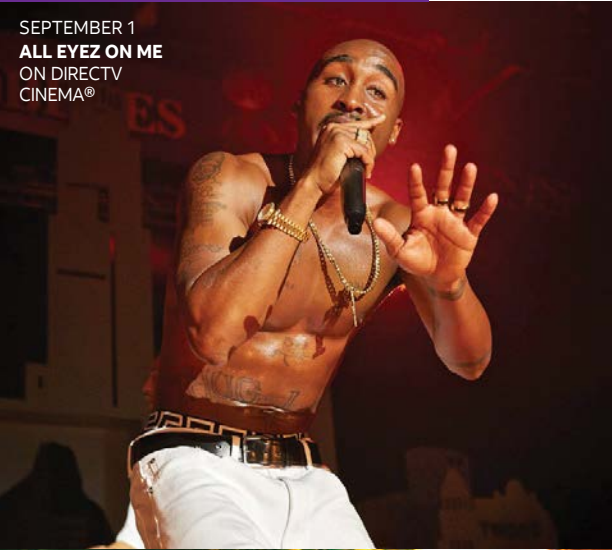

SEPTEMBER 1
ALL EYEZ ON ME
ON DIRECTV
CINEMA®

SEPTEMBER 4
LABOR DAY

SEPTEMBER 5
MEGAN LEAVEY
ON DIRECTV
CINEMA®

SEPTEMBER 5
ROUGH NIGHT
ON DIRECTV
CINEMA®

DID YOU KNOW?
You can enjoy exclusive premieres on DIRECTV CINEMA® before they're in theaters. New hit movies and award-nominated films are added every month.